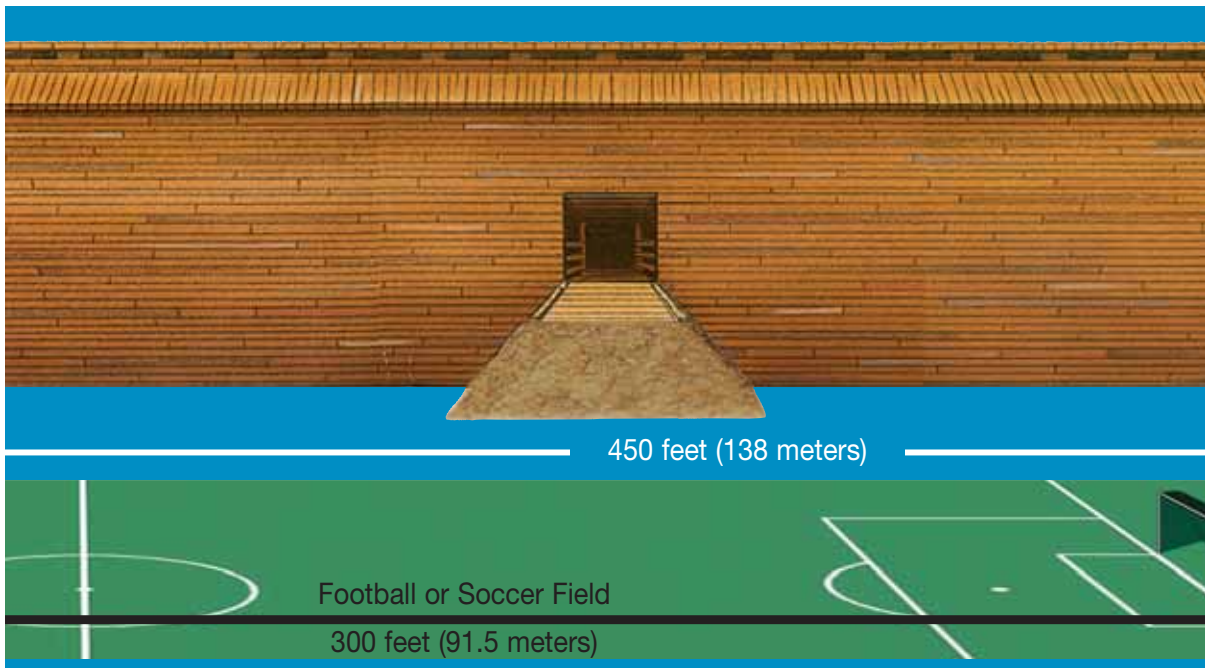

God's Plan for the Ark

What God Said to Noah—

God told Noah that he would destroy all people and the earth, for the earth was filled with violence. He told Noah to make himself an ark of gopher wood (maybe cypress).

Measurements of the Ark—

The ark was to be 450 feet long, 75 feet wide, and 45 feet high (about 138 meters long, 23 m wide, and 13.5 m high).

God's Design for the Ark—

- 3 decks with rooms
- A door in the side of the ark
- A roof and a window 18 inches (45 cm) from the top
- The whole ark was to be coated with pitch inside and out. Genesis 6:14-16

Use of the Ark— God said he would bring floodwaters on the earth to destroy all life under the heavens, but He would establish His covenant with Noah. Noah obeyed God.

Genesis 6:17-22

Noah, his sons, and their wives were to enter the ark and bring two of all living creatures and seven of every clean animal and bird, male and female, to keep them alive.

They were to take food to eat and store away for themselves and the animals. The animals came to Noah and entered the ark.

Genesis 7:1-10