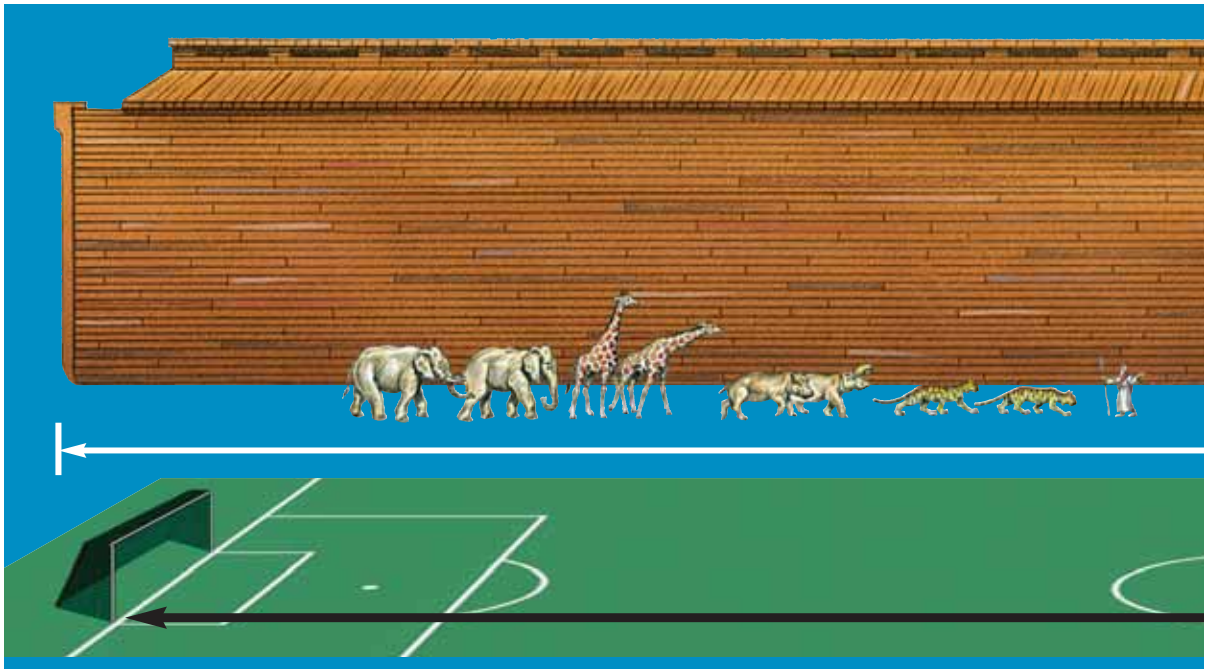

Key Lessons From the Ark and the Flood

## At the Time of Noah

**The World Then and God's Reaction—** The people in Noah's day were very wicked and their thoughts were only evil all the time. The earth was corrupt in God's sight and full of violence. The LORD was grieved that he had made people on earth and his heart was filled with pain. Genesis 6:5-7

**God's Plan—** The LORD said he would wipe out mankind, who he had created, from the face of the earth. This included people and creatures on the ground and in the air. The LORD did this because he was grieved. Only one person, Noah found favor in the eyes of the LORD. Genesis 6:1-13

### What God Said to Noah—

God told Noah that he would destroy all people and the earth, for the earth was filled with violence. He told Noah to make himself an ark of gopher wood (maybe cypress).